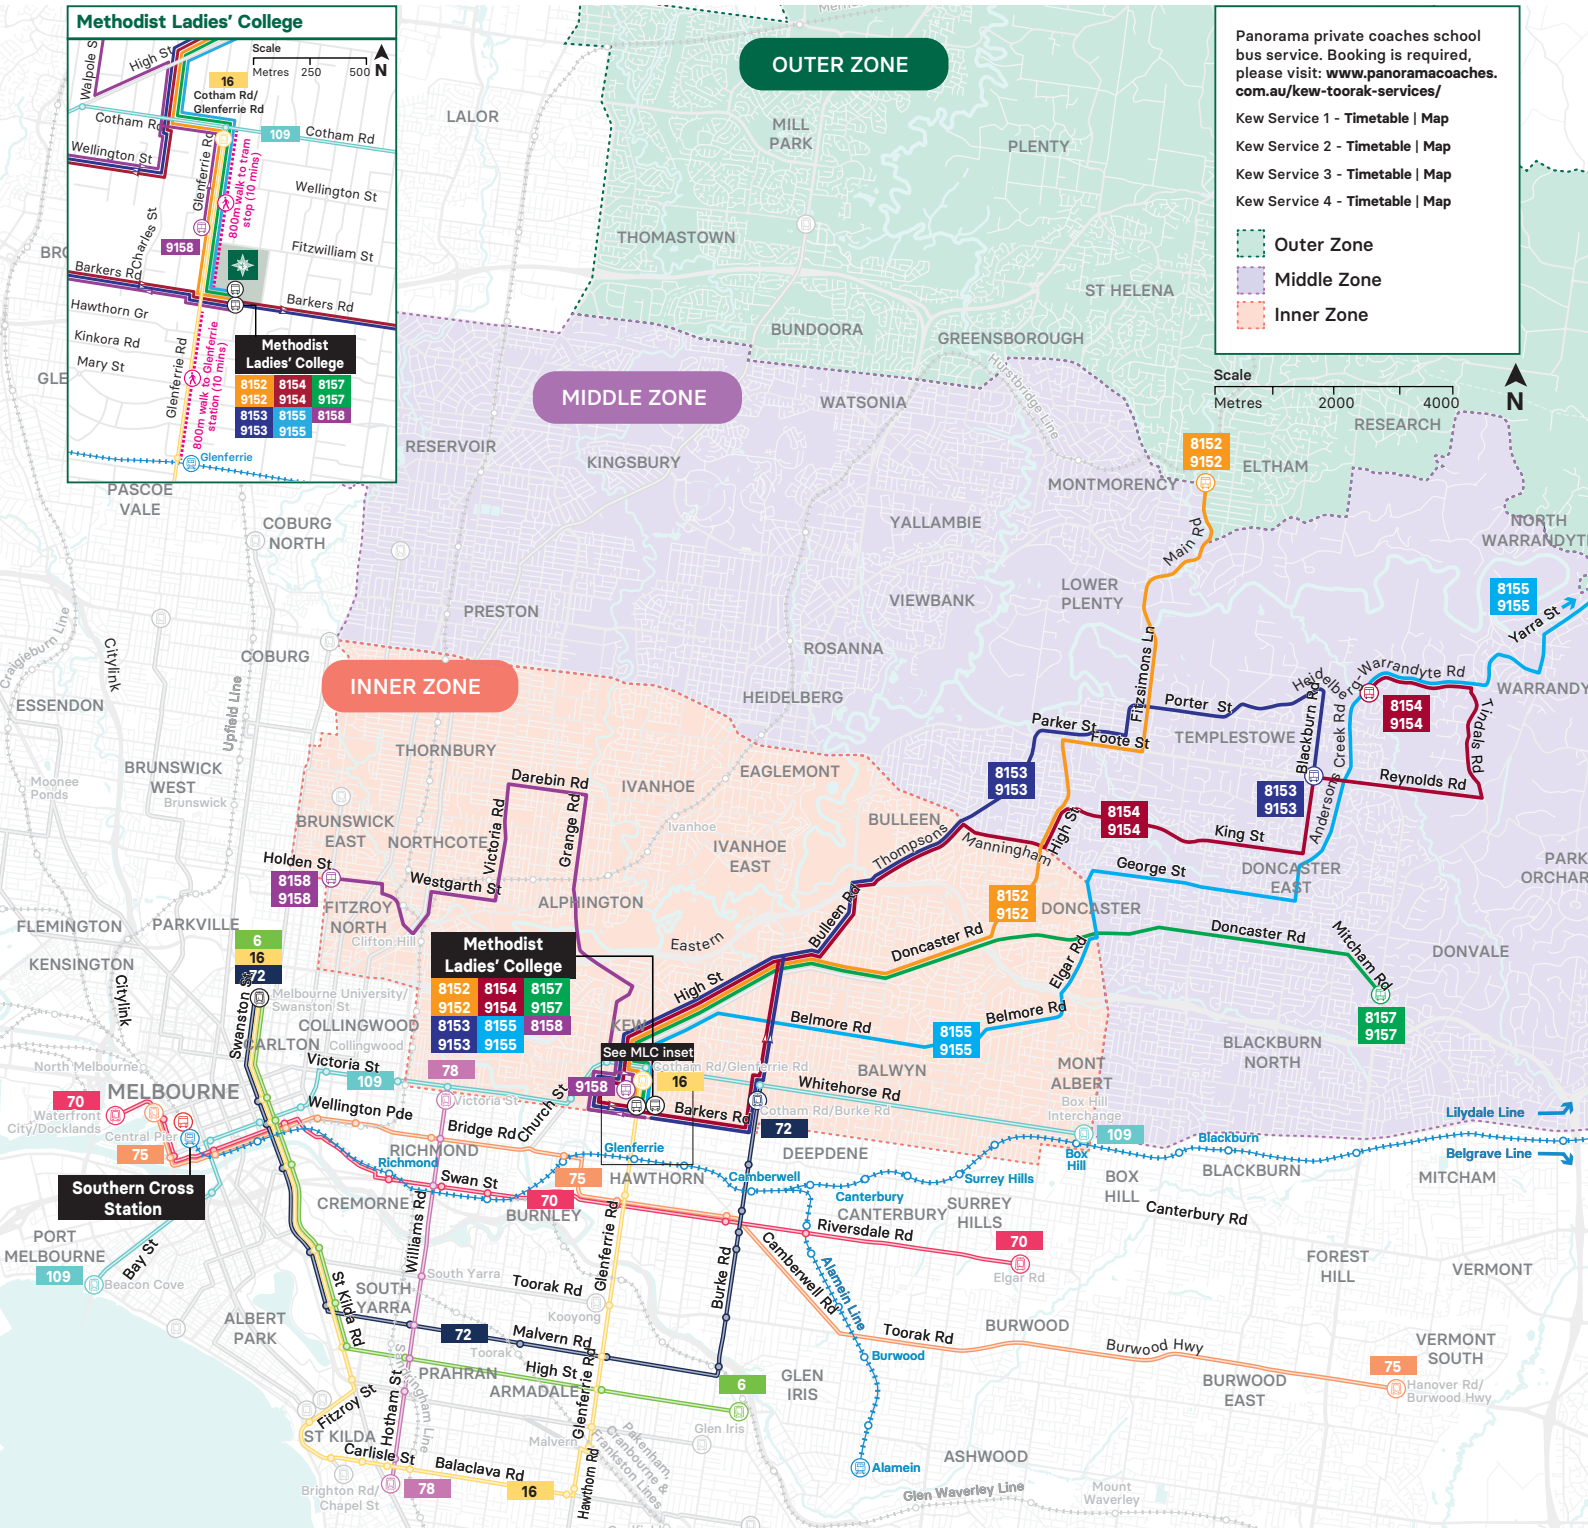

# Transport Map

Panorama private coaches school bus service. Booking is required, please visit: [www.panoramacoaches.com.au/kew-toorak-services/](http://www.panoramacoaches.com.au/kew-toorak-services/)

Kew Service 1 - Timetable | Map  
 Kew Service 2 - Timetable | Map  
 Kew Service 3 - Timetable | Map  
 Kew Service 4 - Timetable | Map

Outer Zone  
 Middle Zone  
 Inner Zone

## Legend

- Train terminus
- Tram terminus
- Bus terminus
- SkyBus terminus
- Coach terminus
- Shuttle terminus
- Walking path connection
- Trains
- Tram line and stop
- Transdev School Bus - Kew
- Regional Trains
- Regional Buses
- Route 6 - Moreland to Glen Iris & return
- Route 16 - Melbourne Uni to Kew & return
- Route 70 - Waterfront City to Wattle Park & return
- Route 72 - Melbourne Uni to Camberwell & return
- Route 75 - Docklands to Vermont South & return
- Route 78 - North Richmond to Balaclava & return
- Route 109 - Box Hill to Port Melbourne & return
- Route 8152 - Eltham to MLC
- Route 9152 - MLC to Eltham
- Route 8153 - Templestowe to MLC
- Route 9153 - MLC to Templestowe
- Route 8154 - Warrandyte to MLC
- Route 9154 - MLC to Warrandyte
- Route 8155 - Warrandyte to MLC
- Route 9155 - MLC to Warrandyte
- Route 8157 - Donvale to MLC
- Route 9157 - MLC to Donvale
- Route 8158 - North Fitzroy to MLC
- Route 9158 - MLC to North Fitzroy
- Alamein, Lilydale & Belgrave lines

For further details on metropolitan train, tram and bus information, call Public Transport Victoria on 1800 800 007. Current at time of print. All routes subject to change.