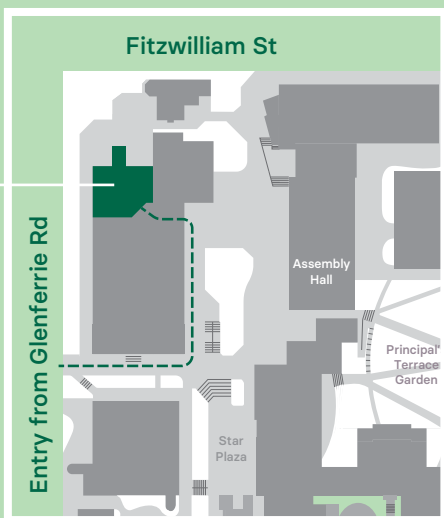

Where to find us

MLC's Terrace Restaurant and Krome Eats cafe are hosted in the Krome Dining Room. Please see the map below for directions.

Krome Dining Room

MLC Terrace Restaurant

Centenary Level 2
Methodist Ladies' College
207 Barkers Road, Kew
Victoria 3101

E: terrace@mlc.vic.edu.au

If online booking is not accessible,
please call T: +61 3 9274 6389

mlc.vic.edu.au/terrace